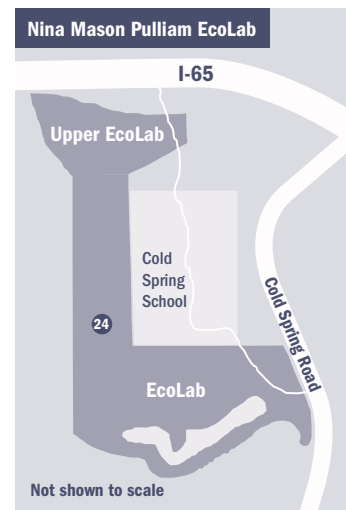

MARIAN UNIVERSITY

Indianapolis

3200 Cold Spring Road
Indianapolis, IN 46222-1997

317.955.6000

marian.edu | [f](#) [t](#) [i](#) [v](#)

Marian University is sponsored by the Sisters of St. Francis, Oldenburg, Indiana.

APR., 2022