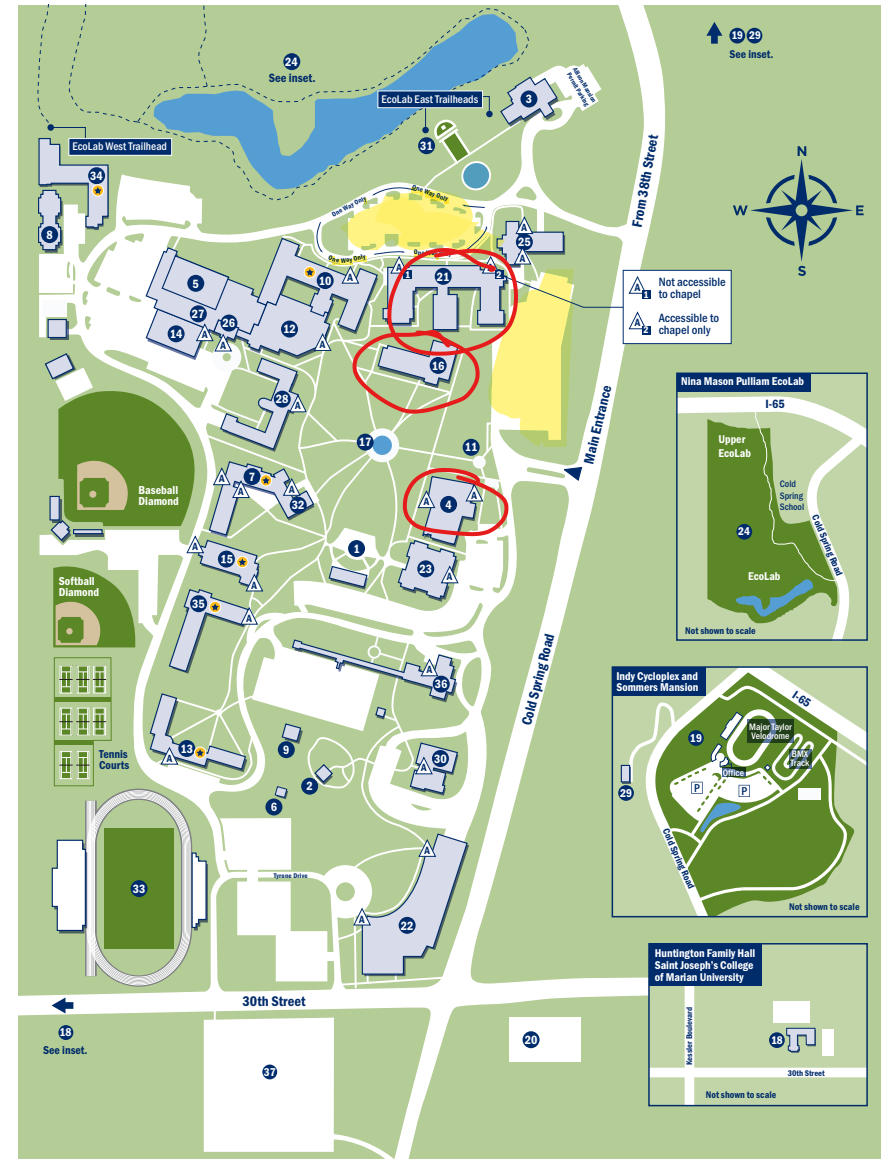

Parking Codes:

A: Apartments C: Commuter and MAP Students R: Resident Students

Students may only park in the above designated lots based on their parking permit type. All students and guests must receive a parking permit from the Office of Campus Safety and Police Services.

Marian University is a tobacco-free campus. This includes all tobacco products, as well as all forms of smoking, including e-cigarettes.