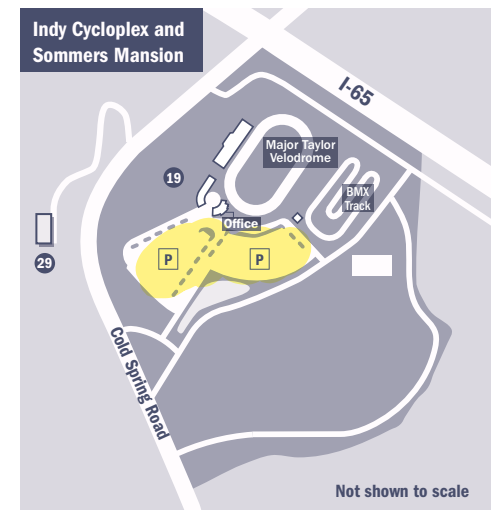

MARIAN UNIVERSITY

Indianapolis

3200 Cold Spring Road
Indianapolis, IN 46222-1997

317.955.6000

marian.edu | [f](#) [t](#) [i](#) [v](#)

Marian University is sponsored by the Sisters of St. Francis, Oldenburg, Indiana.

APR., 2022